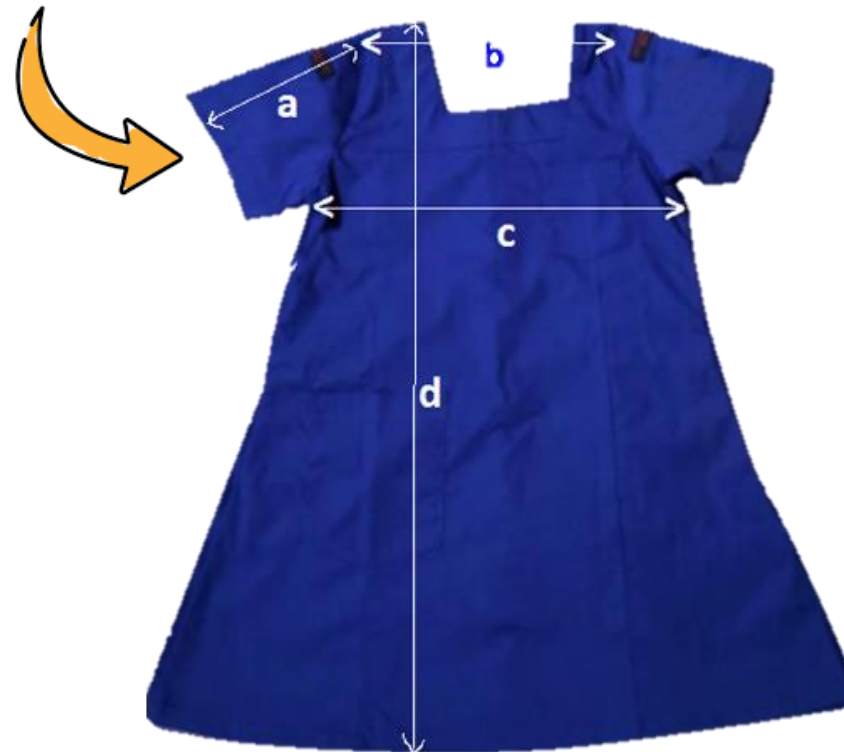

The Girls' Brigade Malaysia

Uniform & Polo T-shirt Measurement Chart

Cadet Uniform

Cadet's Uniform size specs	M	L	XL
A Chest (in inches ")	32	34	36
B Sleeve (in inches ")	7.5	8	8.5
C Shoulder (in inches ")	11	11.5	12
D Overall Length (in inches ")	29	31	33

Junior to Pioneer Uniform

Junior to Pioneer's Uniform size specs	XS	S	M	L	XL	2XL
A Chest (in inches ")	33	35	37	39	41	43
B Waist (in inches ")	30	32	34	36	38	40
C Shoulder (in inches ")	13.5	14.5	15.5	16.5	17.5	18.5
D + E Overall Length (in inches ")	37	38.5	40	41.5	42	42.5

Purple Polo T-shirt

Asian Female Cutting size specs	XS	S	M	L	XL	2XL	3XL	4XL	5XL
A Chest Measurement (in inches ")	16	17	18	19	20	21	22	23	24
B Circumference (in inches ")	32	34	36	38	40	42	44	46	48
C Length (in inches ")	23	24	25	26	27	28	29	30	31
Unisex size specs	XS	S	M	L	XL	2XL	3XL	4XL	5XL
A Chest Measurement (in inches ")	18	19	20	21	22	23	24	25	26
B Circumference (in inches ")	36	38	40	42	44	46	48	50	52
C Length (in inches ")	26	27	28	29	30	31	32	33	34