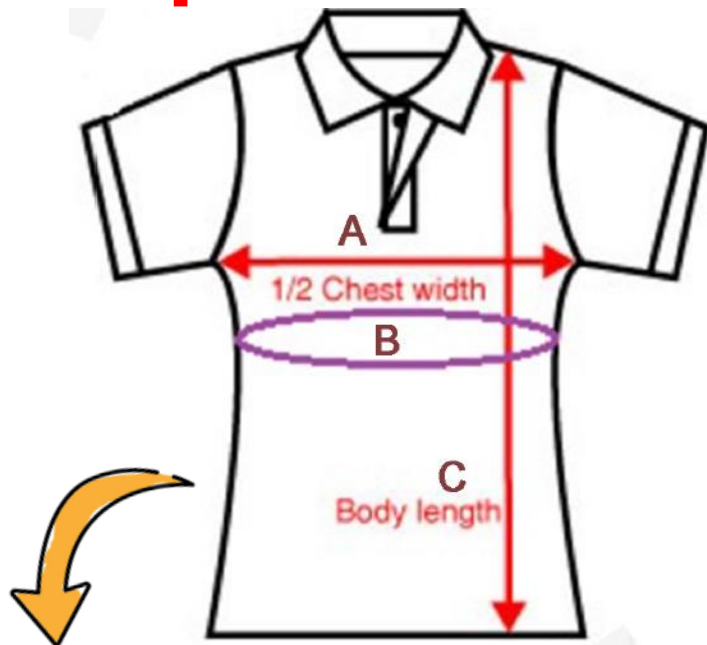

The Girls' Brigade Malaysia

Uniform & Polo T-shirt Measurement Chart

Cadet Uniform

Cadet's Uniform size specs	M	L	XL
A Chest (in inches ")	32	34	36
B Sleeve (in inches ")	7.5	8	8.5
C Shoulder (in inches ")	11	11.5	12
D Overall Length (in inches ")	29	31	33

Junior to Pioneer Uniform

Junior to Pioneer's Uniform size specs	XS	S	M	L	XL	2XL
A Chest (in inches ")	33	35	37	39	41	43
B Waist (in inches ")	30	32	34	36	38	40
C Shoulder (in inches ")	13.5	14.5	15.5	16.5	17.5	18.5
D + E Overall Length (in inches ")	37	38.5	40	41.5	42	42.5

Purple Polo T-shirt

Asian Female Cutting size specs	XS	S	M	L	XL	2XL	3XL	4XL	5XL
A Chest Measurement (in inches ")	16	17	18	19	20	21	22	23	24
B Circumference (in inches ")	32	34	36	38	40	42	44	46	48
C Length (in inches ")	23	24	25	26	27	28	29	30	31
Unisex size specs	XS	S	M	L	XL	2XL	3XL	4XL	5XL
A Chest Measurement (in inches ")	18	19	20	21	22	23	24	25	26
B Circumference (in inches ")	36	38	40	42	44	46	48	50	52
C Length (in inches ")	26	27	28	29	30	31	32	33	34