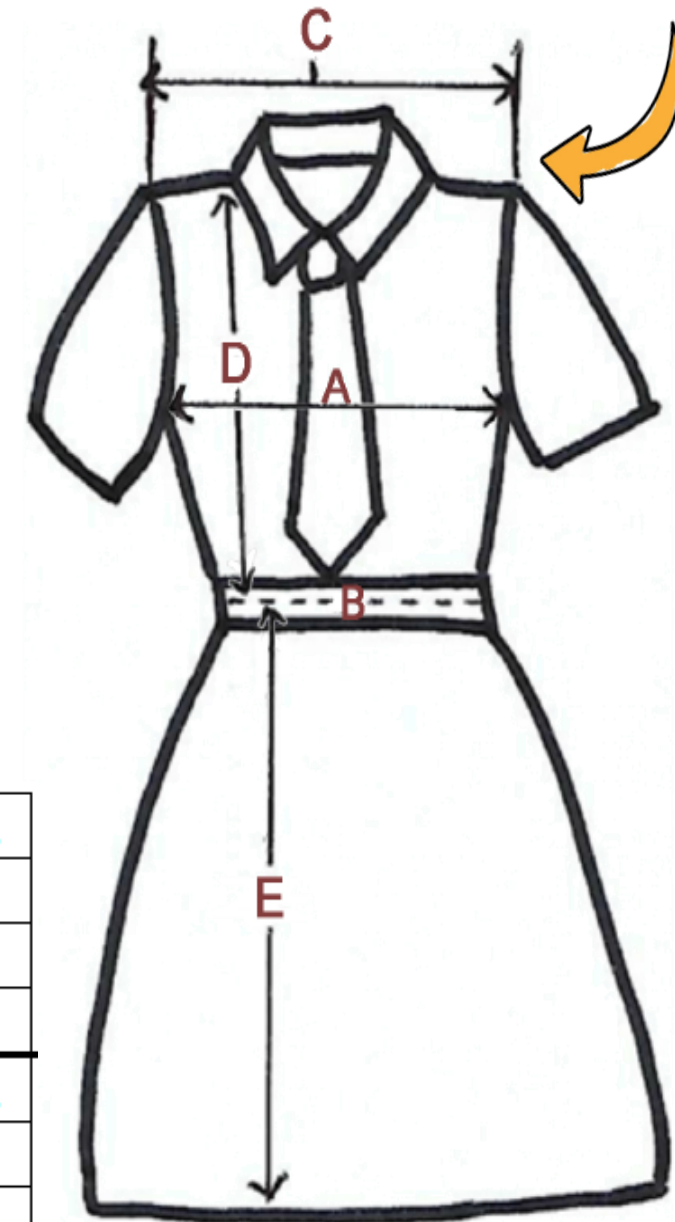

The Girls' Brigade Malaysia

Uniform & Polo T-shirt Measurement Chart

Cadet Uniform

Cadet's Uniform size specs	M	L	XL
A Chest (in inches ")	32	34	36
B Sleeve (in inches ")	7.5	8	8.5
C Shoulder (in inches ")	11	11.5	12
D Overall Length (in inches ")	29	31	33

Junior to Pioneer Uniform

Junior to Pioneer's Uniform size specs	XS	S	M	L	XL	2XL
A Chest (in inches ")	33	35	37	39	41	43
B Waist (in inches ")	30	32	34	36	38	40
C Shoulder (in inches ")	13.5	14.5	15.5	16.5	17.5	18.5
D + E Overall Length (in inches ")	37	38.5	40	41.5	42	42.5

Purple Polo T-shirt

Asian Female Cutting size specs	XS	S	M	L	XL	2XL	3XL	4XL	5XL
A Chest Measurement (in inches ")	16	17	18	19	20	21	22	23	24
B Circumference (in inches ")	32	34	36	38	40	42	44	46	48
C Length (in inches ")	23	24	25	26	27	28	29	30	31
Unisex size specs	XS	S	M	L	XL	2XL	3XL	4XL	5XL
A Chest Measurement (in inches ")	18	19	20	21	22	23	24	25	26
B Circumference (in inches ")	36	38	40	42	44	46	48	50	52
C Length (in inches ")	26	27	28	29	30	31	32	33	34